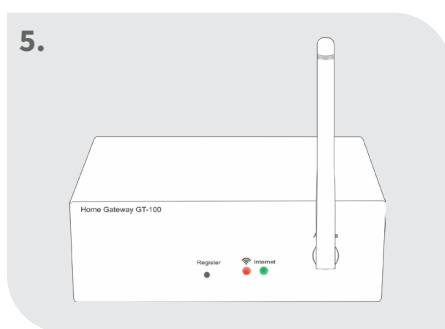

# Connection of the Gateway GT-100

1. Screw on the antenna

2. Connect power supply unit

3. Connect the network cable

4. Check status

Green diode lights up constantly: Internet connection is establishing.

Green diode lights up constantly: Internet connection is successfully established