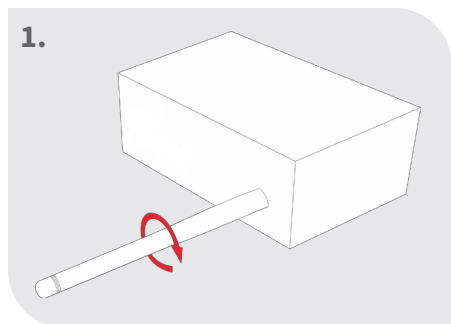

Connection of the Gateway GT-100

1. Screw on the antenna