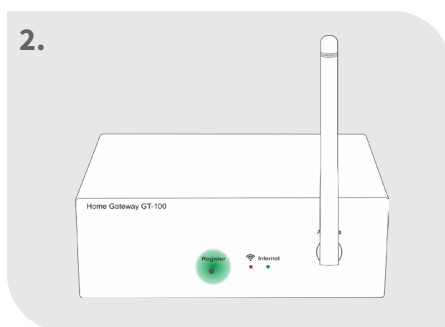

# Connection of the Gateway GT-100

1. Screw on the antenna

2. Connect power supply unit

3. Connect the network cable

4. Check status

Green diode lights up constantly: Internet connection is establishing.

Green diode lights up constantly: Internet connection is successfully established

5. Both diodes light up permanently: Gateway active

**Hint:**

Functionality in the home safe area. Internet connection is used for convenient setting and control via smartphone.

The system functionality is guaranteed even if no Internet connection is available.

# Registration of the App Socket

1. Plug in the socket

2. Press the „Register“ button on the gateway

3. Press the button on the front of the socket for 3 seconds

4.

LED on the socket starts to flash

5.

LED on the socket lights up continuously  
=> Registration successful**Note:**