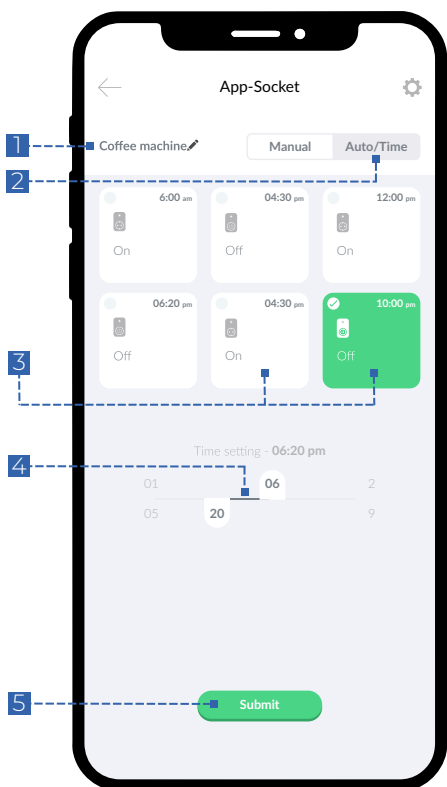

### App Socket

When you register an app socket, this icon appears in the system overview

### Additional function

The app socket automatically serves as a repeater for all battery-powered devices

### 1 Group settings

Assign the same settings to several devices.

### 2 Current status

**1 Naming**

**2 Auto/Time Mode**

Up to three times can be switched ON or OFF per day.

**3 Settings**

After selecting a button, the time can be set.

The button in GREEN means that the time setting is active.