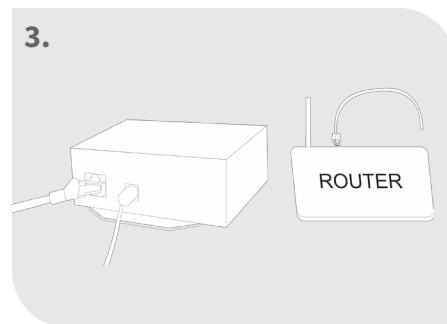

### **Brief description:**

The app socket offers the possibility to create personalized schedules for switching devices on and off to simulate presence and deter potential burglars. Helps to reduce electricity costs. The app socket also serves as a repeater for the blossom-ic system

# Contents...

Connection of the Gateway GT-100 .....	3
Registration of the App Socket .....	3
Control via blossomic app .....	4
Technical data .....	6
Safety instructions .....	6
Declaration of conformity .....	6
Warning notice .....	6
Intended Use .....	6

# Connection of the Gateway GT-100

1. Screw on the antenna

2. Connect power supply unit

3. Connect the network cable

4. Check status

Green diode lights up constantly: Internet connection is establishing.

Green diode lights up constantly: Internet connection is successfully established