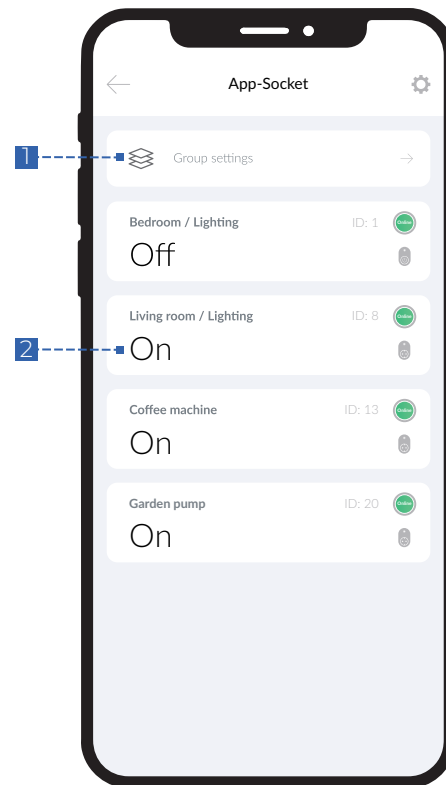

1 Group settings

Assign the same settings to several devices.

2 Current status