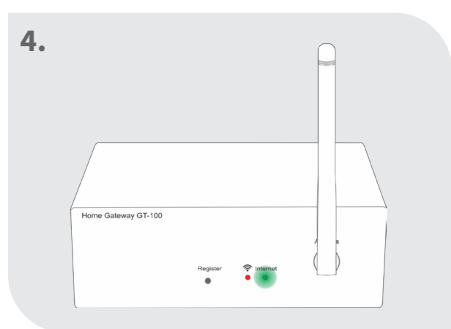

# Contents...

Connection of the Gateway GT-100 .....	3
Registration of the App Socket .....	3
Control via blossomic app .....	4
Technical data .....	6
Safety instructions .....	6
Declaration of conformity .....	6
Warning notice .....	6
Intended Use .....	6

# Connection of the Gateway GT-100

1. Screw on the antenna

2. Connect power supply unit

3. Connect the network cable

4. Check status

Green diode lights up constantly: Internet connection is establishing.

Green diode lights up constantly: Internet connection is successfully established