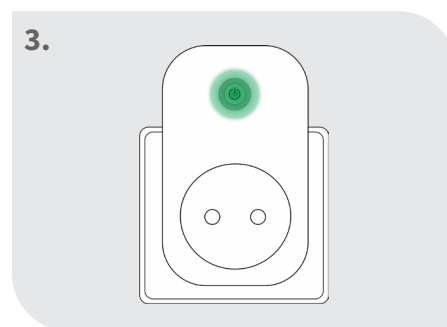

# Connection of the Gateway GT-100

1. Screw on the antenna

2. Connect power supply unit

3. Connect the network cable

4. Check status

Green diode lights up constantly: Internet connection is establishing.

Green diode lights up constantly: Internet connection is successfully established

5. Both diodes light up permanently: Gateway active

**Hint:**

Functionality in the home safe area. Internet connection is used for convenient setting and control via smartphone.

The system functionality is guaranteed even if no Internet connection is available.

# Registration of the App Socket

1. Plug in the socket

2. Press the „Register“ button on the gateway

3. Press the button on the front of the socket for 3 seconds

4.

LED on the socket starts to flash

5.

LED on the socket lights up continuously  
=> Registration successful**Note:**