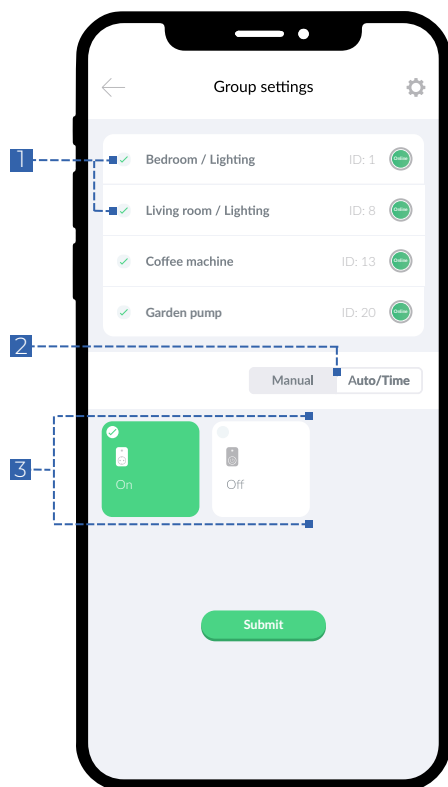

### App Socket

When you register an app socket, this icon appears in the system overview

### Additional function

The app socket automatically serves as a repeater for all battery-powered devices

### 1 Group settings

Assign the same settings to several devices.

### 2 Current status

**1 Naming**

**2 Auto/Time Mode**

Up to three times can be switched ON or OFF per day.

**3 Settings**

After selecting a button, the time can be set.

The button in GREEN means that the time setting is active.